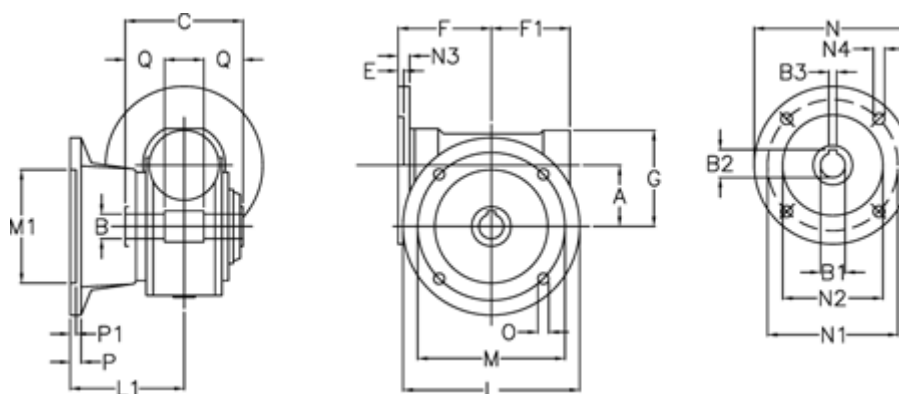

# Data Sheet

Article number: 3902150010450

Description: Worm gear  
VF 150-F1-10-132B5, without lubrication

## Measures

A	= 150	F1	= 179	N2	= 230
B	= 50 H7	G	= 218	N3	= 16
B1 E7	= 38	L	= 350	N4	= 13
B2	= 41.3	L1	= 220	O	= 18
B3 H9	= 10	M	= 290	P	= 22
C	= 175	M1	= 200	P1	= 20
E	= 2	N	= 300	Q	= 55
F	= 190	N1	= 265		